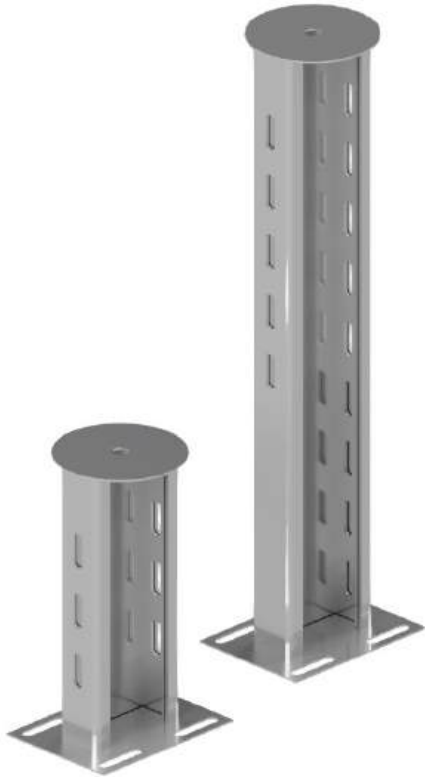

YRS - 27 - 11 70'lik 90'lık Ayarlı Kabin Pateni

YRS - 27 - 11 70's and 90's Adjustable Cabin Skates

YRS - 27 - 10 Kabin & Karşı Ağırlık Kuyu Dibi Tampon

YRS - 27 - 06 Cabin & Counter Weight Pit Buffer

AÇIKLAMA

Küçük 30cm kapalı - 50 cm açık hali
Büyük 60 cm kapalı - 110 cm açık hali
Listenin tamamı fiyata dahildir.

EXPLANATION

Small 30cm closed - 50cm open version
Large 60cm closed - 110cm open version
All of the list are included in price.