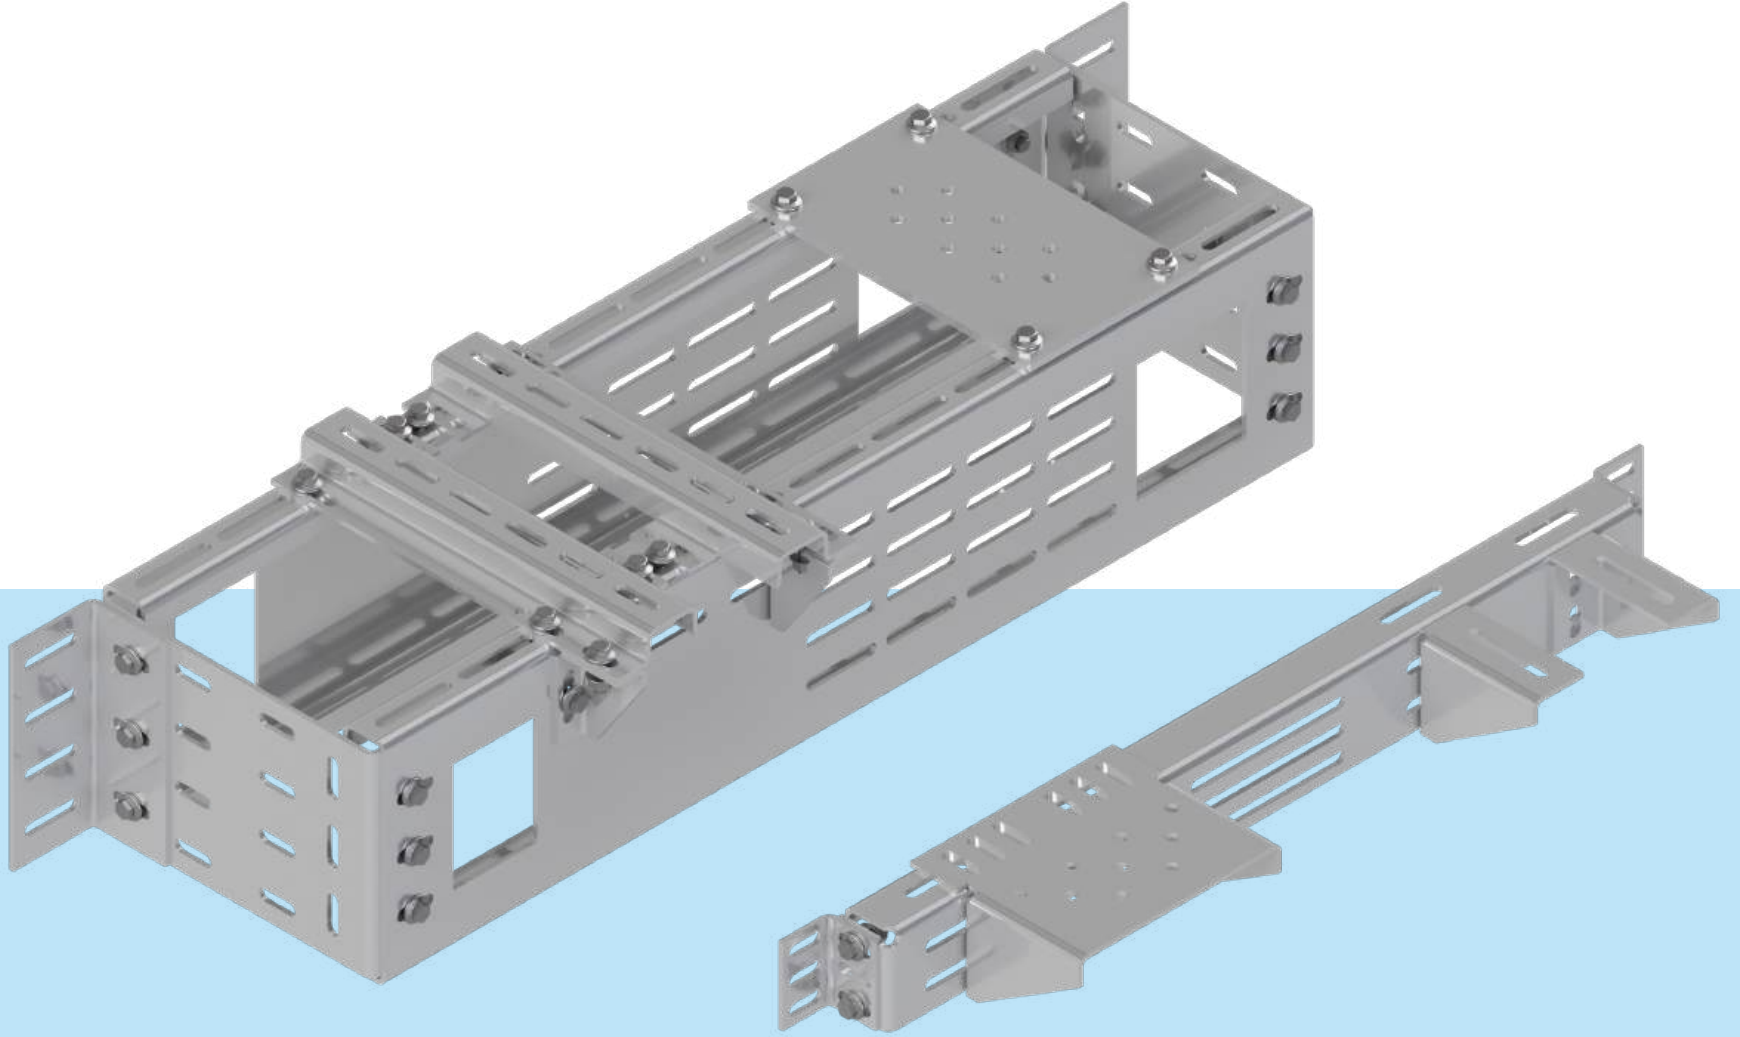

YRS - 27 - 07 MRL Dişlisiz Makine Şasisi

YRS - 27 - 07 MRL Gearless Machine Chasis

4 - 5 - 6 mm kalınlık seçeneklerimiz mevcuttur.

4 - 5 - 6 mm thickness options are available.